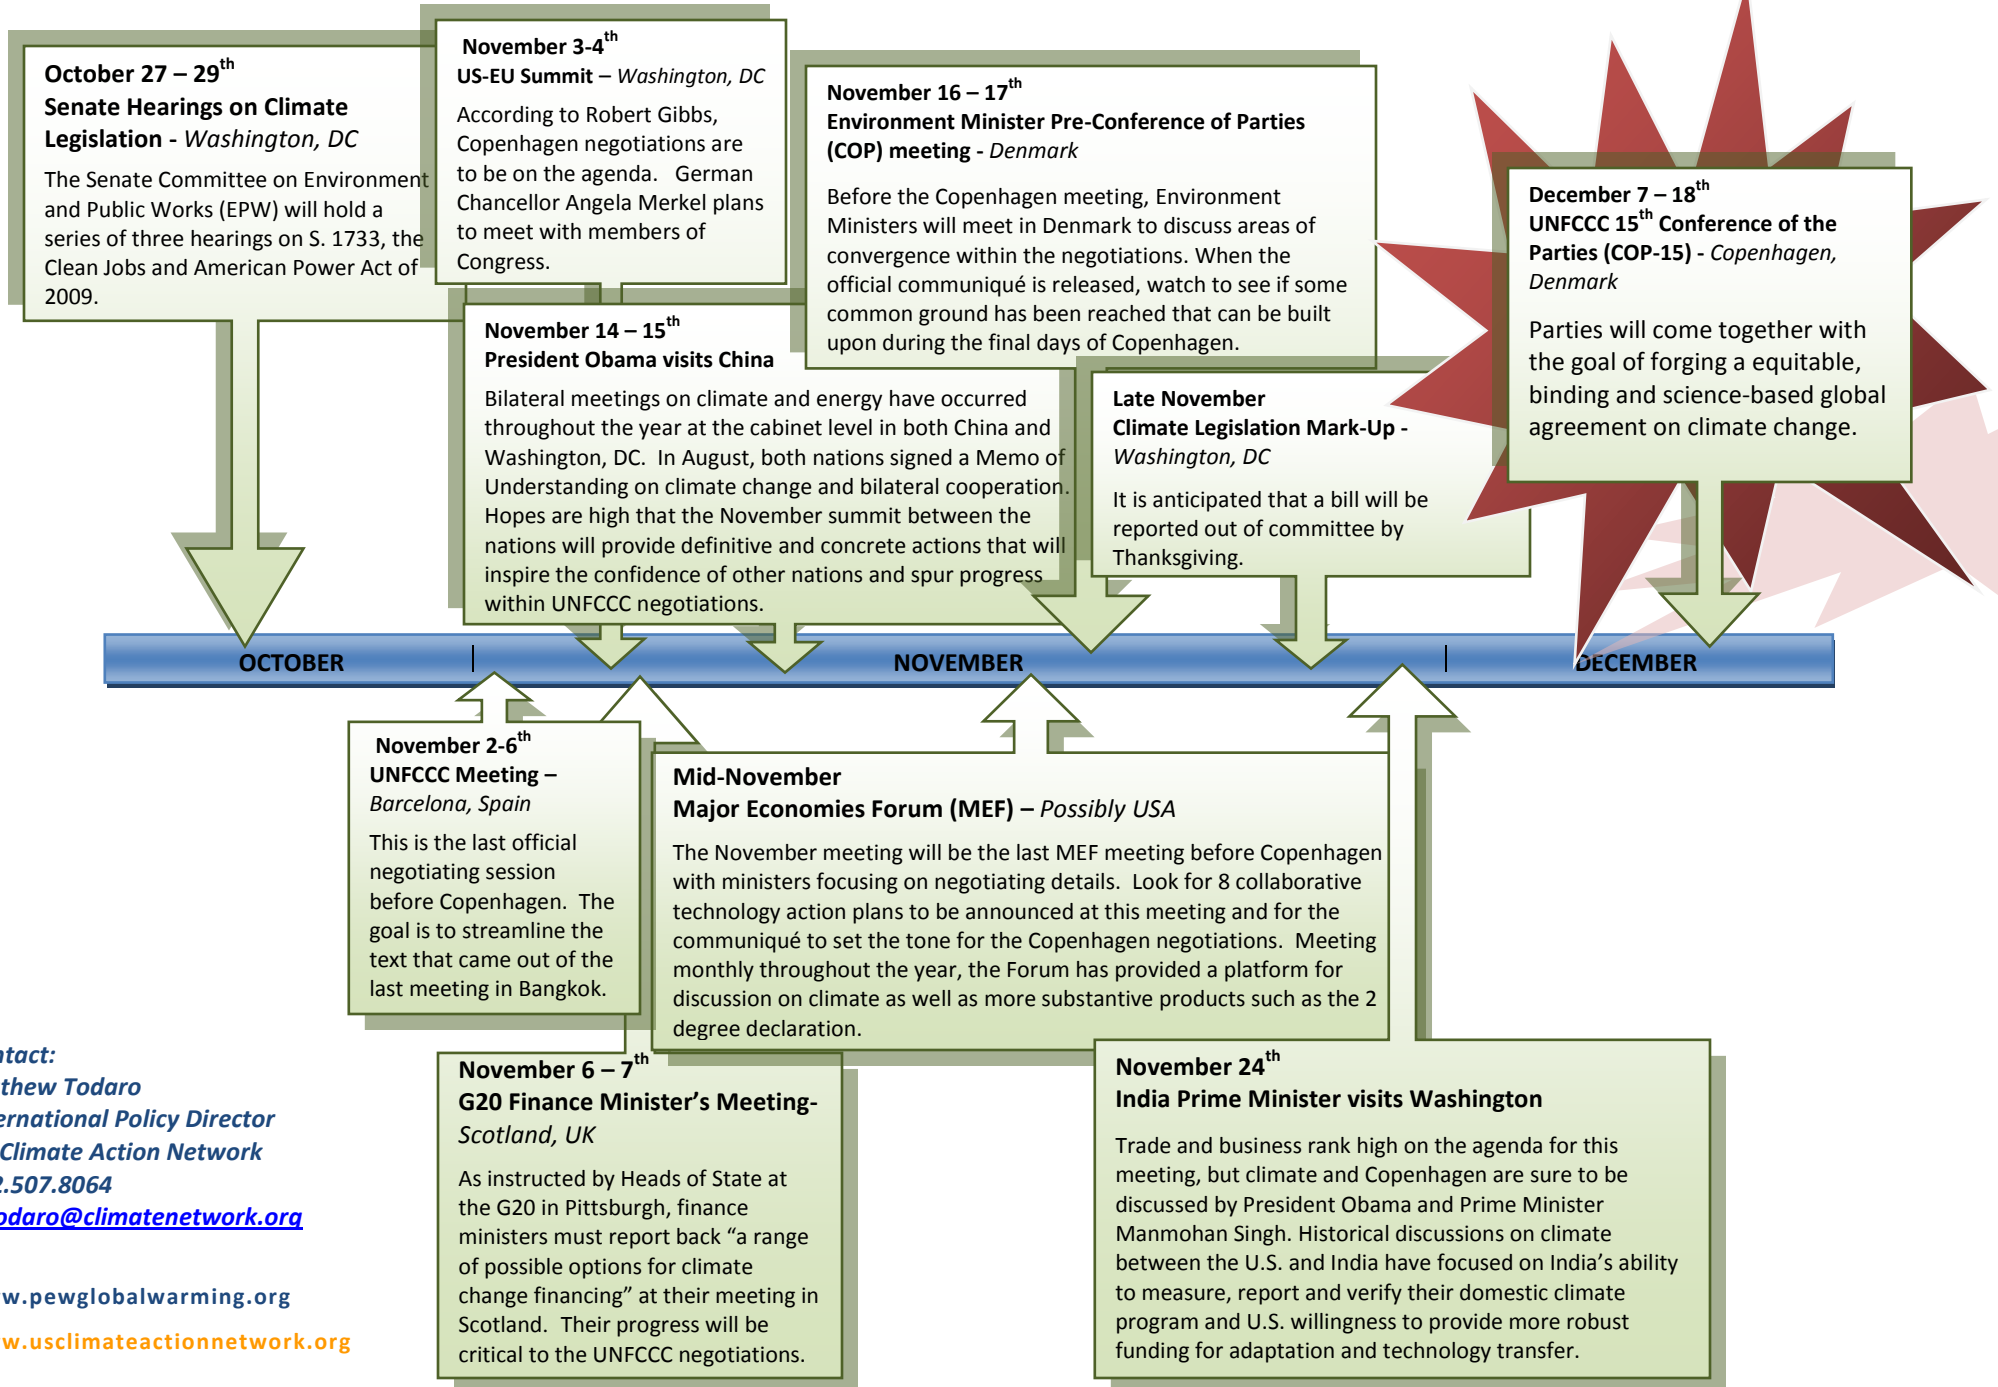

Critical Stops on the Road to Copenhagen

Opportunities for Progress from October through December

Contact:
Mathew Todaro
International Policy Director
US Climate Action Network
202.507.8064
mtodaro@climatenetwork.org